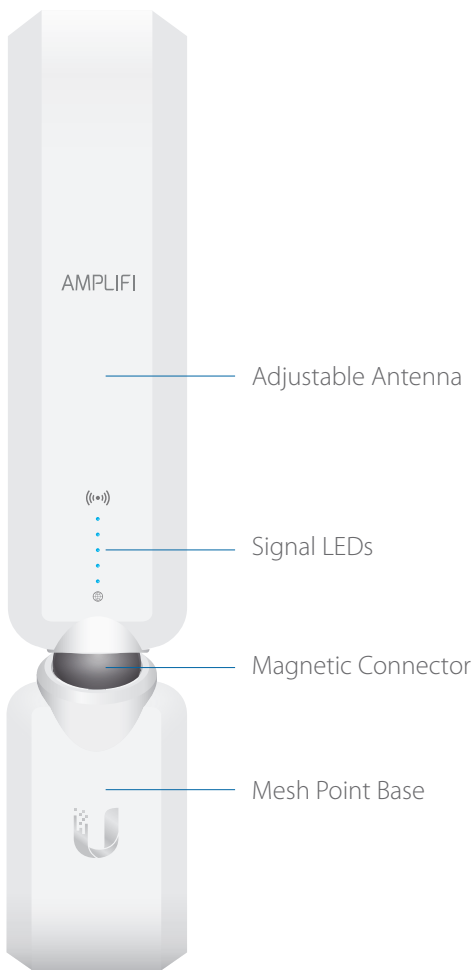

AMPLIFI™

System Overview

The AmpliFi Home Wi-Fi System includes a Router and two Mesh Points for Wi-Fi coverage throughout your home. The AmpliFi Wi-Fi System uses mesh technology to provide powerful wireless performance in an innovative and simple design. The Router features an intuitive touchscreen display and the Mesh Points display wireless signal performance.

Router

Touchscreen Display LED

Gigabit LAN Ports WAN Port Power Port

Two Mesh Points

Adjust the Antenna for optimal signal reception

System Specifications

Model	Standard	LR	HD
Max. TX Power	24 dBm	26 dBm	26 dBm
Radios	4	4	6
MIMO Chains	10	10	18
Speed	2.35 Gbps	2.35 Gbps	5.25 Gbps
Range	10,000 sq. ft	20,000 sq. ft	20,000 sq. ft

Wireless, Boosted

The AmpliFi System includes two Mesh Points, and you can add more if needed. The Mesh Points fit discreetly in any household, wherever dead spots need coverage. Signal strength LEDs are integrated into the design to ensure the system is positioned for optimal performance.