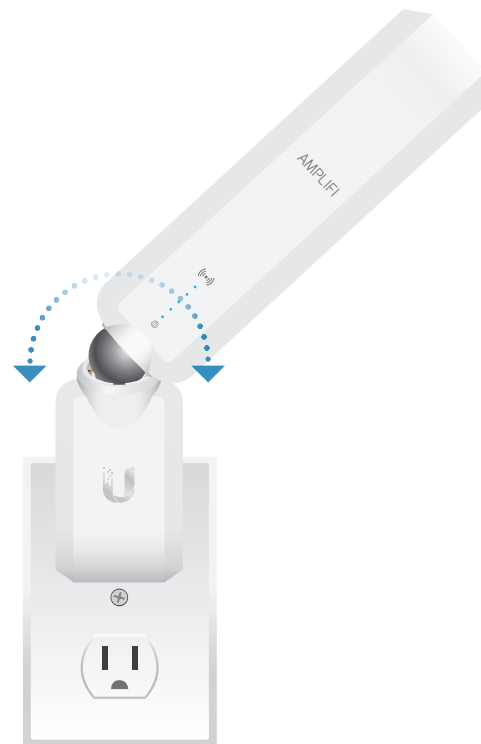

Router

Touchscreen Display LED

Gigabit LAN Ports WAN Port Power Port

Two Mesh Points

Adjust the Antenna for optimal signal reception

System Specifications

Model	Standard	LR	HD
Max. TX Power	24 dBm	26 dBm	26 dBm
Radios	4	4	6
MIMO Chains	10	10	18
Speed	2.35 Gbps	2.35 Gbps	5.25 Gbps
Range	10,000 sq. ft	20,000 sq. ft	20,000 sq. ft