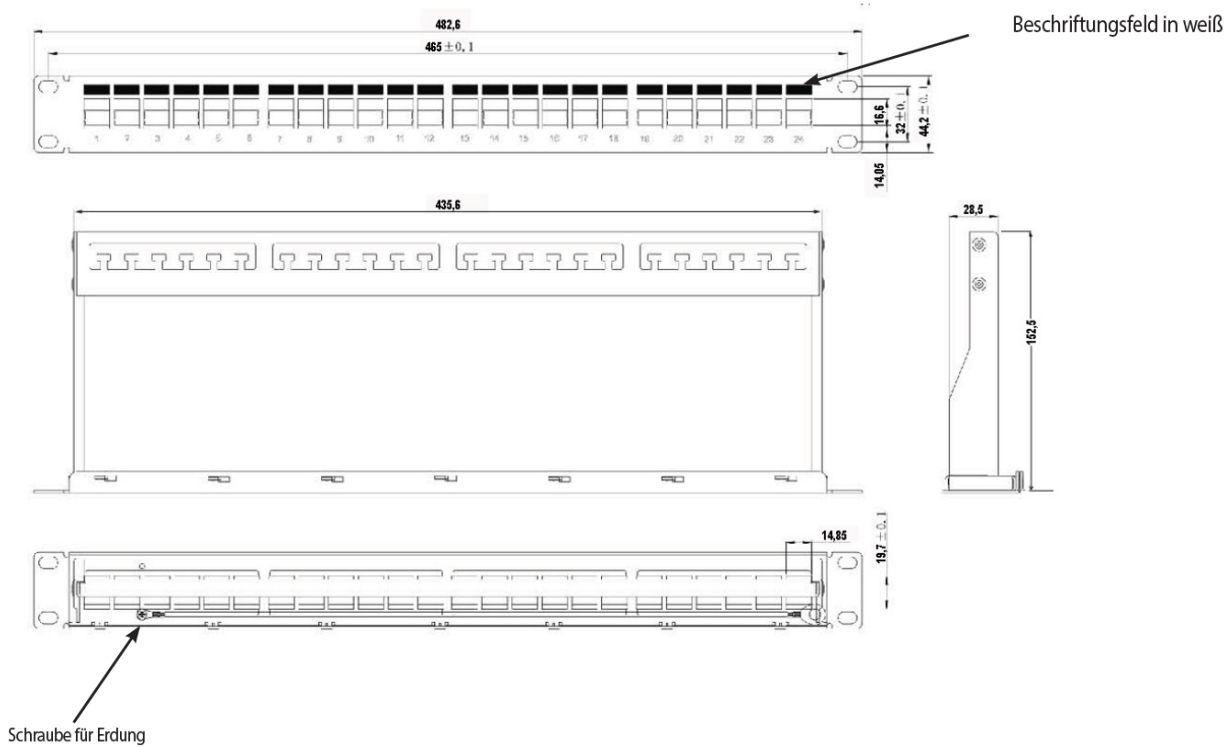

DATASHEET

Distribution Panel 19" 1U 24-Port, black

Description

For holding of modules in keystone format
 Inclusive cable management
 Labeling fields
 Stain relief via cable tie
 Delivery without modules

General data

Number of height units	1
Type of plug-in connector system	Keystone
With buses/couplings	False
EMC-version	False
Material	Metal

Mechanical characteristics

Height	44.2 mm
Width	482.6 mm
Depth	152.5 mm

Available variants

Article no.	Title	Number of connector holes	RAL number	Assembly Colour
37580.1	Distribution Panel 19" 1U, 24-Port, black RAL9005	24	9005	Without deep black

This datasheet was created automatically on 24-02-2022 . Technical changes reserved.

DATASHEET

Distribution Panel 19" 1U 24-Port, black

Technical drawings

accessory

38018.1-100

Keystone Blind Inserts

This datasheet was created automatically on 24-02-2022 . Technical changes reserved.